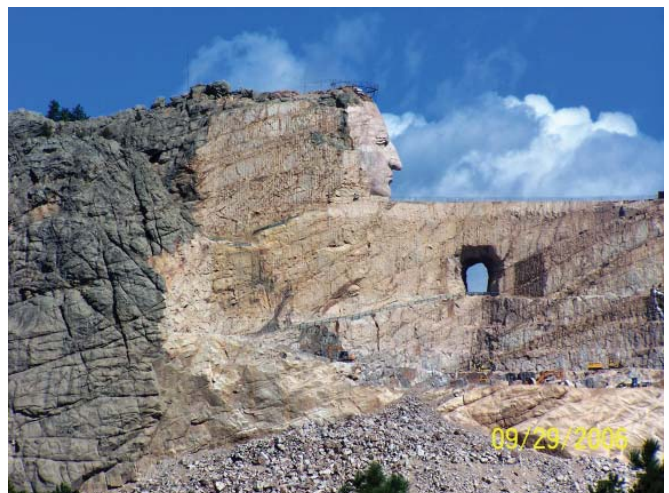

**Dave O'Connell Locates Harold McDonald enroute to Reunion**

**Betty Whitson, Jim Telford & Burro in Custer State park**

**Willard Ottman, MG Gorman, SDNG, & Bob Mackintosh Following General's Welcome**

**Model of Crazy Horse Monument**

**Sightseers in Custer State Park**

**Crazy Horse Monument in Process**

**Bus Coming Through Needles Pass**

**Peg & John Spegele, Color Guard, Dan Funamura**

**Mt. Rushmore at Dusk**

**Danny Funamura Leading America The Beautiful**

**Karen O'Connell & Lois Mackintosh  
at Mt. Rushmore**

**Jim Peoples Donating Formosa Jacket to  
Gary Powers and the Cold War Museum**